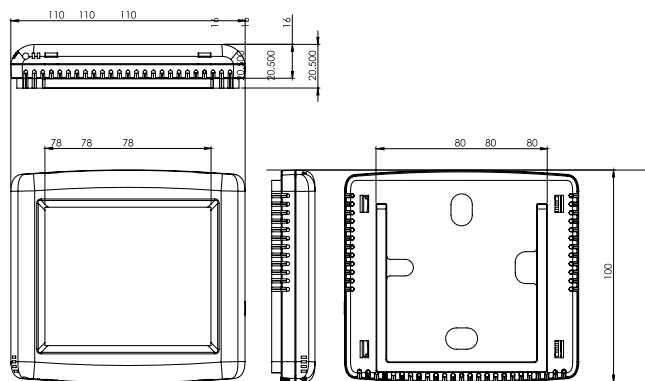

This model has 7-day programming function, with 4 time periods per day, pre-set by the user to meet their requirements. Other features include Holiday mode, lock function, frost mode.

The PRT-W range works in conjunction with a wireless wiring centre (UH1-W) or with a receiver (RC1-W).

Wiring

Our programmable thermostat requires 3 cores + earth of either mains/12v wiring.

Dimensions

Technical data

RC1-W Compatible	N
RC2-W Compatible	N
RC1-WTS Compatible	Y
RC2-WTS Compatible	N
UH1-W Compatible	N
Temperature Range	05-35 °C 41-95 °F
5/2 Day Programming Mode	Y
7 Day Programming Mode	Y
Number of Heating Levels	4
Optimum Start	Y
Number of HW Times	0
Holiday Function	Y
Keylock Function	Y
Temperature Hold	Y
Temperature Override	Y
Frost Protection	Y
°C / °F Option	Y
Built In Sensor	Y
Remote Air Sensing Mode	N
Floor Sensing Mode	N
Remote Probe Included	N
Accuracy	+/-1°C
Adjustable Switching Differential	Y
Wireless Fail Safe Function	Y
RF Frequency	433MHz
Operational Radio Range (Open Space)	Up to 100M
Power	Rechargeable Battery
Battery Life Time	(Mini USB Connection)
USB Power Lead Included	Typically 6-8 Months
Mounting Type	Wall/Desk Stand
Installed Dimensions (L,H,D)	110x100x20mm
Weight	198g