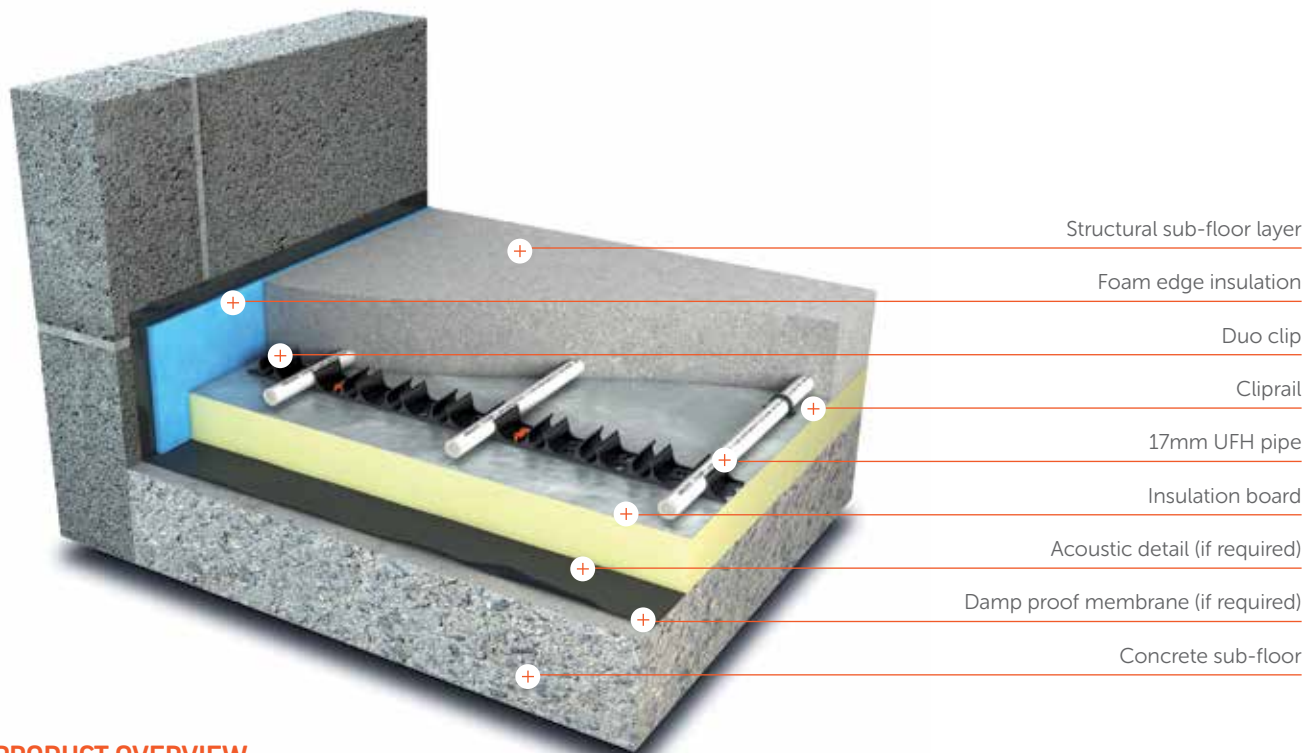

AMBIDUOCLIP SYSTEM

SCREEDED FLOOR CONSTRUCTION

ambiente®

more than underfloor

PRODUCT OVERVIEW

The AmbiDuoClip is a cost effective, hybrid solution that can be used where AmbiTak is the preferred option but the insulation board is either not deep enough to allow the pipe to be securely held with tacker clips alone or where the insulation is a PUR type board which lacks the required density to hold the clips in place.

In these situations, AmbiClip can be used in combination with AmbiTak. The cliprail is usually installed at double spacing and will provide a secure hold for the pipe, especially at loop-heads, while the tacker staples will help to minimise installation costs.