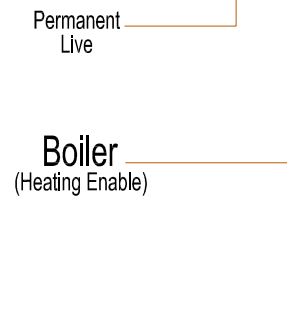

Ambiente Neo Stat (Thermostat 1)

Ambiente Neo Stat (Thermostat 2)

Ambiente Neo Stat (Thermostat 3)

L N A1 A2 - RT1 RT2

L N A1 A2 - RT1 RT2

L N A1 A2 - RT1 RT2

230V AC Supply  
(Via Heating/Hot Water System Fused Spur)