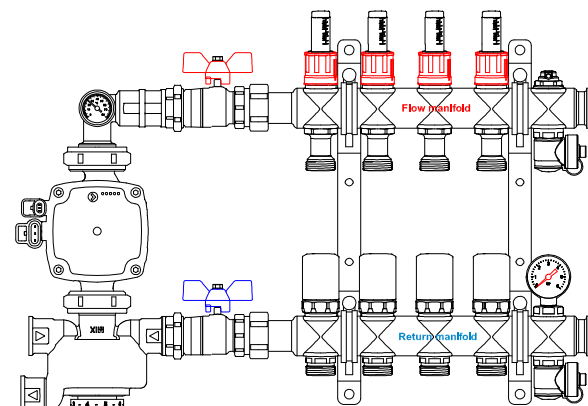

(Connection to Thermal Actuators)

UFH Manifold
(Using 230v Actuators)