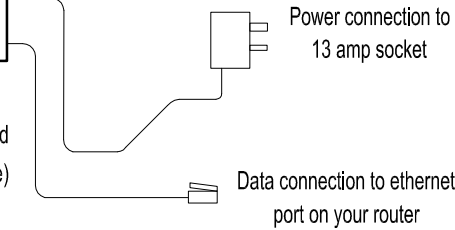

Ambiente Neo Stat (Thermostat 1)

Ambiente Neo Stat (Thermostat 2)

Ambiente Neo Stat (Thermostat 3)

L N A1 A2 - RT1 RT2

L N A1 A2 - RT1 RT2

L N A1 A2 - RT1 RT2

230V AC Supply  
(Via Heating/Hot Water System Fused Spur)