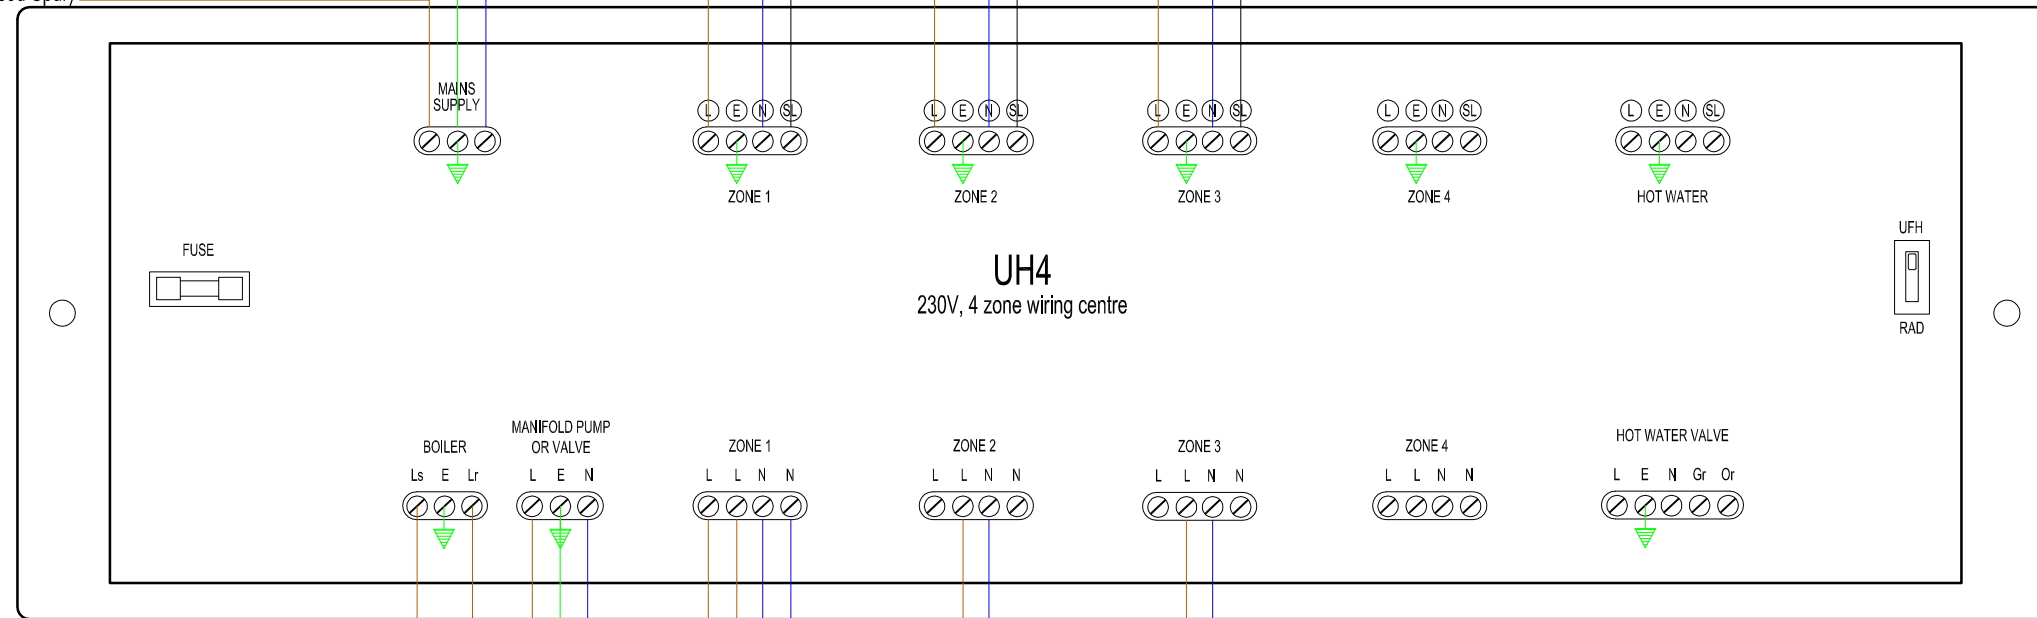

Ambiente Neo Stat (Thermostat 1)

Ambiente Neo Stat (Thermostat 2)

Ambiente Neo Stat (Thermostat 3)

L N A1 A2 - RT1 RT2

L N A1 A2 - RT1 RT2

L N A1 A2 - RT1 RT2

230V AC Supply  
(Via Heating/Hot Water System Fused Spur)

**UNDERFLOOR HEATING CONTROLS**  
WE RECOMMEND THE MOUNTING OF THE WIRING CENTRE WHERE IT CAN BE EASILY ACCESSED FOR MAINTENANCE AND NEAR THE MANIFOLD, BUT NOT IMPEDING ACCESS TO THE MANIFOLD AND COMPONENTS. WE RECOMMEND THERMOSTATS ARE MOUNTED ON INTERNAL WALLS AT A HEIGHT OF 1.5 METERS. THEY SHOULD BE MOUNTED OUT OF AREAS OF STRONG SUNLIGHT AND AWAY FROM SOURCES OF HEAT OR DRAUGHT.

### WIRING REQUIREMENTS

From Fused Spur to UH4 Wiring Centre:  
2 cores +E - 2.5mm cable

From UH4 Wiring Centre to Neo Thermostats:  
3 cores +E - 1.0mm cable

From UH4 Wiring Centre to Thermo-electric Actuators:  
2 cores - 1.0mm flex (Actuators come with 1m flying lead)

From UH4 Wiring Centre to Manifold Pump:  
3 core - 1.5mm flex

From Neo Thermostats to remote sensors:  
2 core - 0.75mm cable/flex (Maximum of 50 meters)

From UH4 Wiring Centre to Boiler:  
2 core - 1.5mm cable