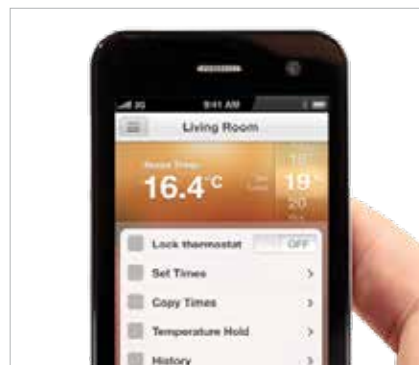

Smartphone Apps

Free to download Apps are available for iPhones/iPads, Android phone/tablet and Kindle devices.

NeoStat
Stylish and contemporary with flush fitting, touch sensitive controls and two stunning colour options in 'glacier white' and 'sapphire black'.

NeoHub

NeoApp

Remote sensor probe

Remote sensors can be connected to the neoStat and neoStat-e. These can be either air or floor.

Geo location

Using the Location Services feature on your iPhone or Android SmartPhone, Neo can now help you reduce your energy consumption by turning the heating off when you're out.