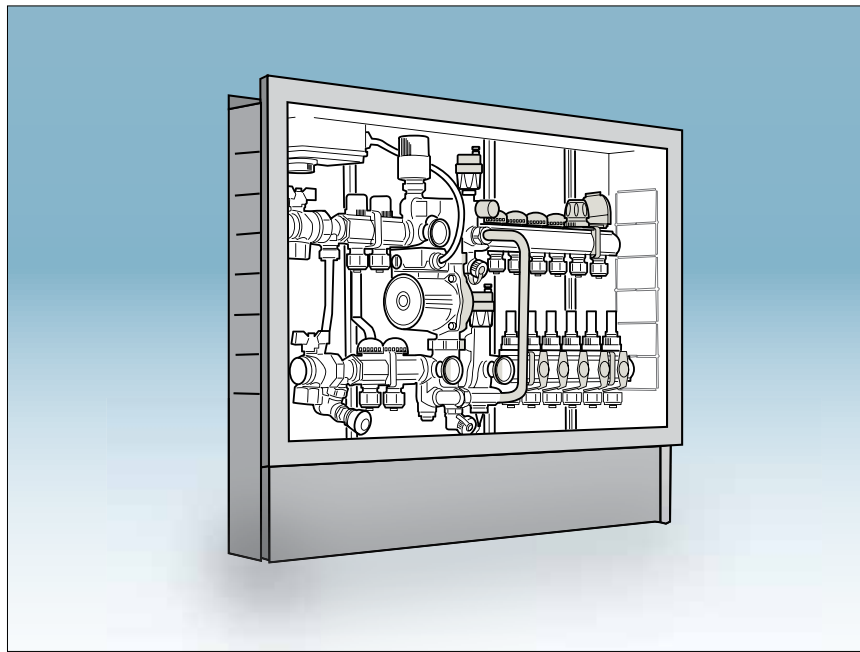

MANIFOLD CABINETS

ambiente®

more than underfloor

Manifold cabinet showing manifold unit